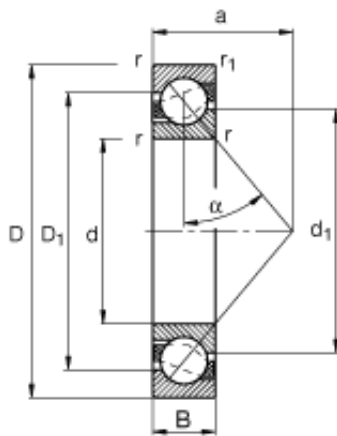

BEARING SUDAMERICANA, S.A.

140 mm x 250 mm x 42 mm FAG 7228-B-MP
angular contact ball bearings

Bearing No. 7228-B-MP

7228-B-MP Bearing 2D drawings and 3D CAD models

Size	140x250x42 mm
Bore Diameter	140 mm
Outer Diameter	250 mm
Width	42 mm
d	140 mm
D	250 mm
B	42 mm
a	103 mm
D ₁	207,5 mm
D _{a max}	236 mm
D _{b max}	243 mm
d ₁	183,5 mm
d _{a min}	154 mm
r _{1 min}	1,1 mm
r _{a max}	2,5 mm
r _{a1 max}	1 mm
r _{min}	3 mm
	40 ° / Angle
m	8,55 kg / Weight
C _r	214000 N / Dynamic load rating (radial)
C _{0r}	231000 N / Static load rating (radial)
n _G	4050 1/min / Limiting speed