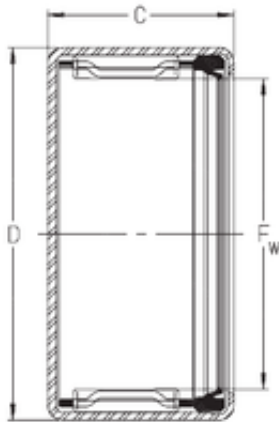

BEARING SUDAMERICANA, S.A.

INA BCH06604PR needle roller bearings

Bearing No. BCH06604PR

Size	17.015x23.813x17.48 mm
Bore Diameter	17,015 mm
Outer Diameter	23,813 mm
Width	17,48 mm
Fw	17,015 mm
D	23,813 mm
C	17,48 mm
Weight	0,017 Kg
Basic dynamic load rating (C)	7,4 kN
Basic static load rating (C0)	8 kN

BCH06604PR Bearing 2D drawings and 3D CAD models