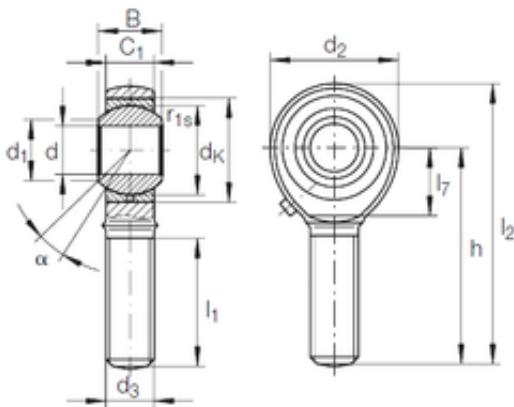

## BEARING SUDAMERICANA, S.A.

20 mm x 40 mm x 25 mm INA GAKFL 20 PB  
plain bearings

Bearing No. GAKFL 20 PB

Size	20x40x25 mm
Bore Diameter	20 mm
Outer Diameter	40 mm
Width	25 mm
d	20 mm
D	40 mm
B	25 mm
d1	24,3 mm
d2	50 mm
dk	34,925 mm
h	78 mm
l1 min.	45 mm
l2 max.	103 mm
l7 min.	26 mm
r1 min.	0,3 mm
C1	18 mm
Thread (G)	M20X1,5
Angle	14 °
Weight	0,38 Kg
Basic dynamic load rating (C)	31,5 kN

GAKFL 20 PB Bearing 2D drawings and 3D CAD models