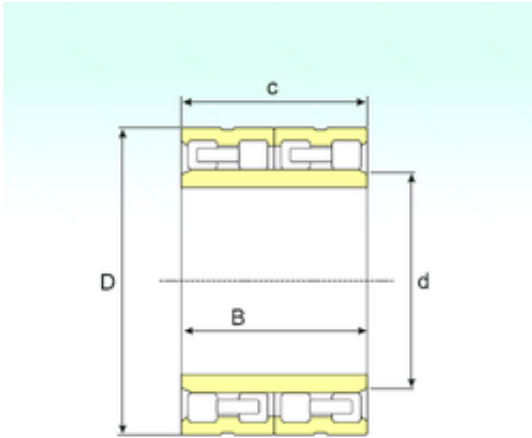

BEARING SUDAMERICANA, S.A.

450 mm x 590 mm x 300 mm ISB FC 90114300
cylindrical roller bearings

Bearing No. FC 90114300

Size	450x590x300 mm
Bore Diameter	450 mm
Outer Diameter	590 mm
Width	300 mm
d	450 mm
D	590 mm
B	300 mm
C	300 mm
Weight	240 Kg
Basic dynamic load rating (C)	3900 kN

FC 90114300 Bearing 2D drawings and 3D CAD models