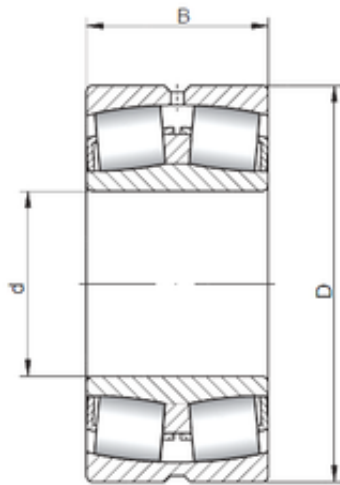

BEARING SUDAMERICANA, S.A.

25 mm x 52 mm x 18 mm ISO 22205W33
spherical roller bearings

Bearing No. 22205W33

Size	25x52x18 mm
Bore Diameter	25 mm
Outer Diameter	52 mm
Width	18 mm
d	25 mm
D	52 mm
B	18 mm
C	18 mm

22205W33 Bearing 2D drawings and 3D CAD models