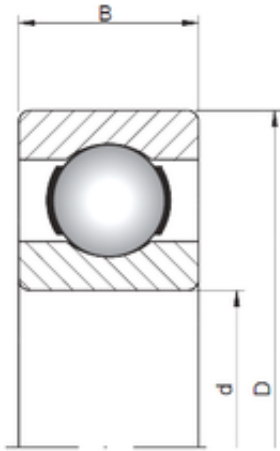

## BEARING SUDAMERICANA, S.A.

3 mm x 7 mm x 2 mm ISO 618/3 deep groove ball bearings

Bearing No. 618/3

Size	3x7x2 mm
Bore Diameter	3 mm
Outer Diameter	7 mm
Width	2 mm
d	3 mm
D	7 mm
B	2 mm
C	2 mm

618/3 Bearing 2D drawings and 3D CAD models