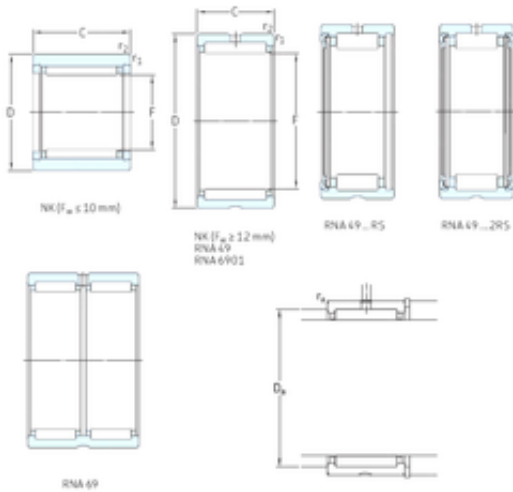

## SKF NK73/25 needle roller bearings

Bearing No. NK73/25

Size	73x90x25 mm
Bore Diameter	73 mm
Outer Diameter	90 mm
Width	25 mm
Fw	73 mm
D	90 mm
C	25 mm
Weight	0,3 Kg
Basic dynamic load rating (C)	52,8 kN
Basic static load rating (C0)	106 kN
Fatigue load limit (Pu)	13,2
Reference speed	5600 r/min

NK73/25 Bearing 2D drawings and 3D CAD models