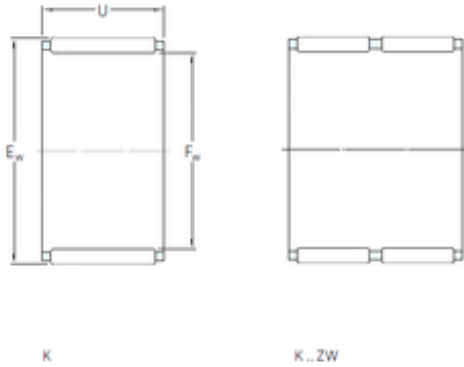

BEARING SUDAMERICANA, S.A.

SKF K80x88x46ZW needle roller bearings

Bearing No. K80x88x46ZW

Bore Diameter	80 mm
Outer Diameter	88 mm
Fw	80 mm
Ew	88 mm
U	46 mm
Weight	0,26 Kg
Basic dynamic load rating (C)	84,2 kN
Basic static load rating (C0)	232 kN
Fatigue load limit (Pu)	28,5
Reference speed	5000 r/min

K80x88x46ZW Bearing 2D drawings and 3D CAD models